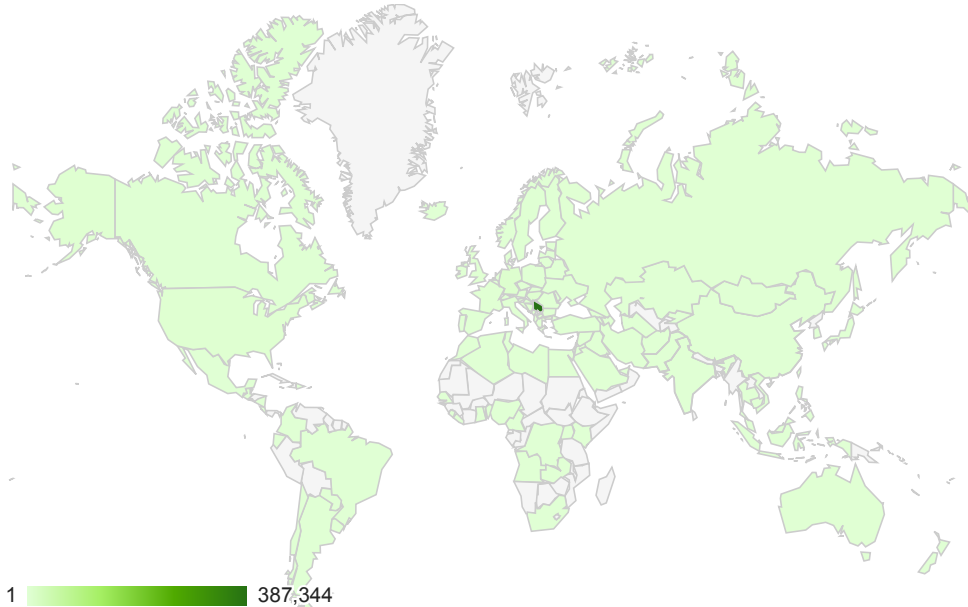

Location

% of visits: 100.00%

Map Overlay

Site Usage

Visits 434,764 % of Total: 100.00% (434,764)	Pages / Visit 4.43 Site Avg: 4.43 (0.00%)	Avg. Visit Duration 00:04:17 Site Avg: 00:04:17 (0.00%)	% New Visits 23.68% Site Avg: 23.68% (0.00%)	Bounce Rate 38.01% Site Avg: 38.01% (0.00%)
---	--	--	---	--

Country / Territory	Visits	Pages / Visit	Avg. Visit Duration	% New Visits	Bounce Rate
1. Serbia	387,344	4.51	00:04:24	22.28%	37.10%
2. (not set)	8,540	3.14	00:03:13	26.32%	49.02%
3. Germany	6,450	4.40	00:04:36	25.60%	35.29%
4. Hungary	4,771	4.22	00:03:56	28.13%	43.76%
5. Croatia	3,487	3.42	00:02:47	48.01%	48.12%
6. Bosnia and Herzegovina	3,179	2.66	00:01:33	71.28%	61.40%
7. United States	2,955	3.84	00:03:56	32.32%	45.48%
8. Austria	1,810	4.07	00:03:10	35.03%	45.19%
9. Montenegro	1,765	3.00	00:02:19	61.30%	55.98%
10. Sweden	1,345	4.89	00:03:39	21.78%	33.68%